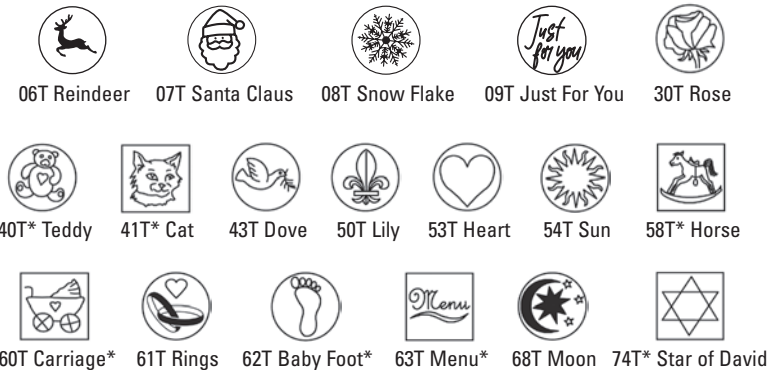

Symbols 404/