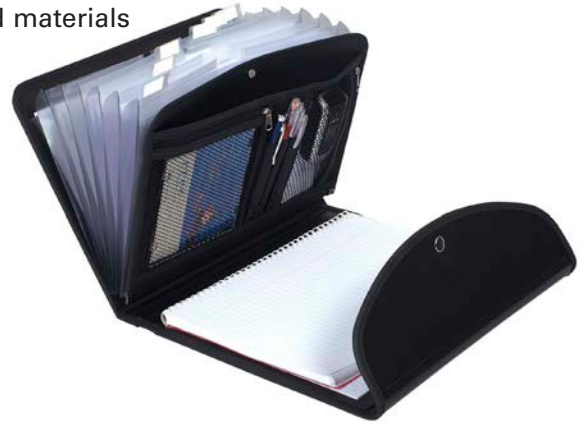

√ = **Best sellers**

Description	Size	Reference	Min. Order	List ea.
Exafolio	13 x 10 ½	55834E	√ 1	\$ 42.00

EXABOARD

Clipboard Folder with Pad

- Clipboard folder includes Rhodia writing pad (ref. 18600)
- See-thru pocket
- Pen holder (pen not included)
- Elastic closure