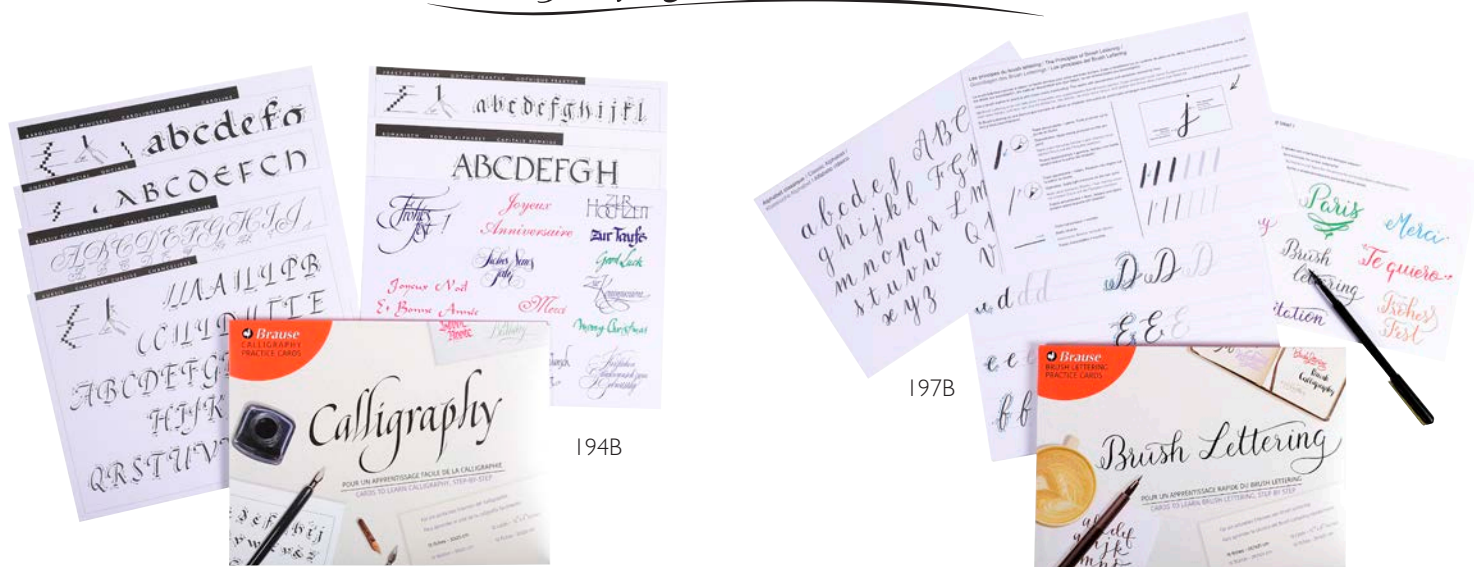

Step-by-step calligraphy guide. 85g super smooth off white paper. No bleed thru or feathering. Suitable for all nibs.

- 50 sheets
- 5mm line spacing with margin guides
- Three guide sheets with assorted slanted rules
- Intro to calligraphy and alphabets
- Wirebound

Practice Pad	11 1/2 x 9	96450B	1	\$23.50
--------------	------------	--------	---	---------

98204B

Calligraphy Practice Book

Introduction to calligraphy with practice pages to master basic strokes. Includes a history of calligraphy, tool guide, and lettering models.

Practice Book		98204B	1	\$14.50
---------------	--	--------	---	---------

Calligraphy Practice Cards

Lettering Practice Cards

12 instructional cards with arrows showing proper direction of pen strokes and correct nib angles. For use under practice paper or as a guide to copy alphabet.

Description	Size	Reference	Min. Order	List ea.
Calligraphy Practice Cards	10 x 13	194B ✓	3	\$26.50

Brush Lettering Practice Cards

Step-by-step brush lettering guide. 15 practice cards and an introduction to brush lettering to improve your technique.