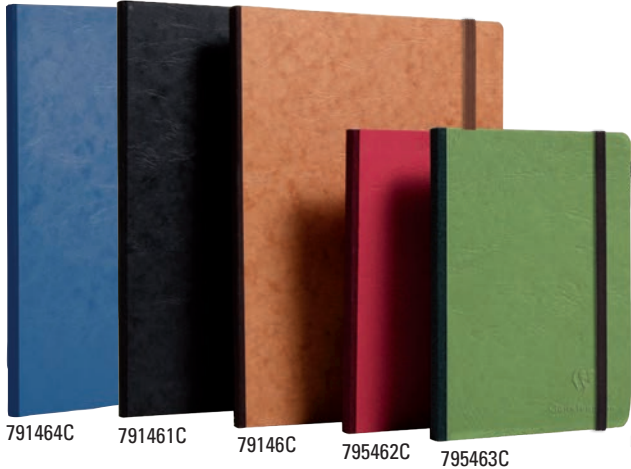

Clothbound with Elastic Closure

- Sheets/Pages: 96/192
- Cloth binding with elastic closure to secure your notes
- Linen thread binding

Description	Size	Tan	Black	Red	Green	Blue	Min. Order	List ea.
Dot (A5)	6 x 8 ¼	79543C	795431C				5	$ 11.50
Ruled (A5)	6 x 8 ¼	79546C	795461C	795462C	795463C	795464C	5	$ 11.50
Ruled (A4)	8 ¼ x 11 ¾	79146C	791461C	791462C	791463C	791464C	5	$ 17.00

Staplebound Duo Cardboard Display

36 sets of notebooks (2 notebooks per set):
black/tan, black/red, black/green, black/blue, black/grey

Description	Reference	Min. Order	List ea.
Display	73106C	36	$ 288.00

73106C

Life. unplugged Cardboard Display

Assortment of 75 notebooks
5 each of: 78596C, 785961C, 785962C, 785963C, 785964C, 78566C, 785661, 785662C, 785663C, 785664C, 79546C, 795461C, 795462C, 795463C and 795464C

Description	Reference	List ea.
Display size: (w) 18 x (d) 5 x (h) 13	819	$ 800.00

819