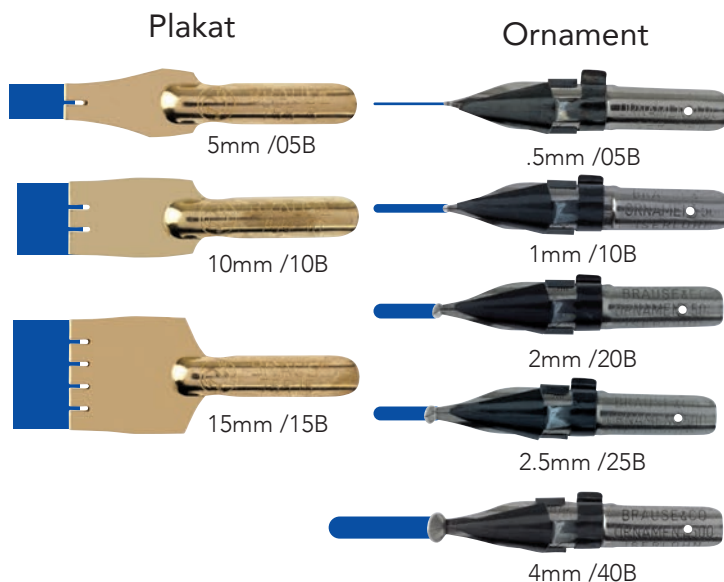

Ornament 500

Round nib with blade and ink reservoir.

For titles, ornamentation and monoline lettering.

Box of 50 nibs / size	500/*	1	$135.00
Box of 3 nibs / size	3500/*	1	$ 12.00

*Limited Quantity

Bandzug 180

Square nibs for rounded (Roman, Italic, Gothic) writing. Ink reservoir on the top. Unique for its sharp angles and precise upstrokes. Creates incomparable Gothic letters.

.5mm /05, .7mm /07, 1mm /10, 1.5mm /15, 2mm /20, 2.5mm /25, 3mm /30, 4mm /40, 5mm /50

Box of 50 nibs / size	180/	1	$ 145.00
Box of 3 nibs / size(all except /07 and /50)	3180/ ✓	1	$ 15.95

Bandzug Left-Handed Nibs

- Made in Germany
- Designed for left-handed use
- Ink reservoir on the top
- Available in four sizes

Box of 3 nibs	1.5 mm	318515B	1	$15.95
Box of 3 nibs	2 mm	318520B	1	$15.95
Box of 3 nibs	2.5 mm	318525B	1	$15.95
Box of 3 nibs	3 mm	318530B	1	$15.95

Nib Chart

Laminated	4B	1	$10.00

Calligraphy Nib Displays

Metal countertop displays with choice of 200 or 36 3-nib boxes. A mix of our most popular nibs in convenient clear boxes. Perfect for any counter or endcap.

200 boxes: 10 x 300029B, 300046B, 30050B, 300065B, 300066B, 300068B, 300076B, 300361B, 300511B, 300513B, 310001B, 318005B, 318010B, 318015B, 318020B, 318025B, 318030B, 318040B, 375510B, 375515B

Display size: (w) 14 1/2 x (d) 12 x (h) 20" 8003B 1 $3,076.00

36 boxes: 6 x 300361B, 300066B, 300076B, 300046B, 300511B, 3 x 310001B, 300068B

Display size: (w) 5 4/10 x (d) 7 7/8 x (h) 15 3/4" 8006B 1 $548.85