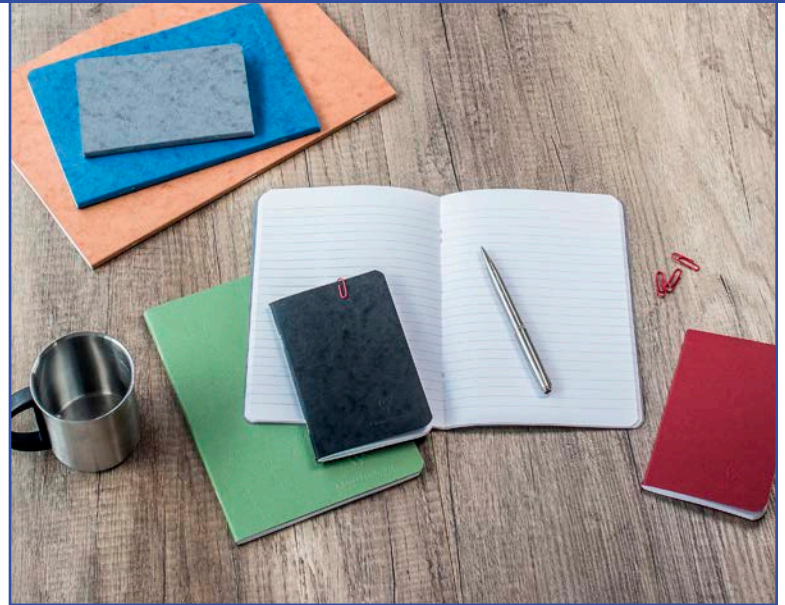

Clothbound with Elastic Closure

- Sheets/Pages: 96/192
- Cloth binding with elastic closure to secure your notes
- Linen thread binding

Description	Size	Tan	Black	Red	Green	Blue	Min. Order	List ea.
Dot (A5)	6 x 8 ¼	79543C	795431C				5	$ 11.50
Ruled (A5)	6 x 8 ¼	79546C	795461C	795462C	795463C	795464C	5	$ 11.50
Ruled (A4)	8 ¼ x 11 ¾	79146C	791461C	791462C	791463C	791464C	5	$ 17.00

Staplebound Duo Cardboard Display

36 sets of notebooks (2 notebooks per set):
black/tan, black/red, black/green, black/blue, black/grey

Description	Reference	Min. Order	List ea.
Display	73106C	36	$ 288.00

73106C

Life. unplugged Cardboard Display

Assortment of 75 notebooks
5 each of: 78596C, 785961C, 785962C, 785963C, 785964C, 78566C, 785661, 785662C, 785663C, 785664C, 79546C, 795461C, 795462C, 795463C and 795464C

Description	Reference	List ea.
Display size: (w) 18 x (d) 5 x (h) 13	819	$ 800.00

819