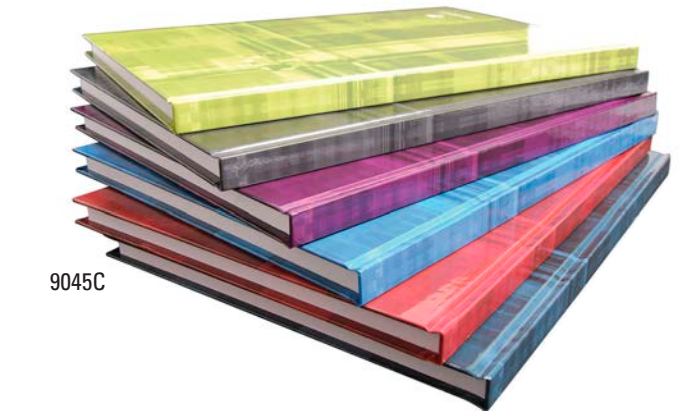

Classic Notebooks

Staplebound French Ruled (Seyes)

Description	Size	Reference	Min. Order	List ea.
48 sheets	6 ½ x 8 ¼	381C	10	$ 5.50
48 sheets (A4)	8 ¼ x 11¾	63161C	10	$ 8.50

Staplebound Ruled w/ Margin

48 sheets	6 ½ x 8 ¼	383C ✓	10	$ 5.50
40 sheets (A4)	8 ¼ x 11¾	63125C ✓	10	$ 8.50

Clothbound Ruled

96 sheets	3 ½ x 5 ½	9596C ✓	5	$ 9.00
96 sheets	4 ¼ x 6 ¾	9606C	5	$10.00
96 sheets (A5)	6 x 8 ¼	69546C	5	$12.00

Clothbound Graph

96 sheets (A5)	6 x 8 ¼	9542C	5	$12.00
96 sheets (A4)	8 ¼ x 11 ¾	69142C	5	$16.00

Clothbound Blank

96 sheets (A5)	6 x 8 ¼	9540C	5	$12.00

Clothbound French Ruled

96 sheets	6 ¾ x 8 ¾	69741C	5	$11.50
96 sheets (A4)	8 ¼ x 11 ¾	69141C	5	$16.00

Clothbound Ruled w/ Margin

96 sheets	6 ½ x 8 ¼	923C ✓	5	$12.00
96 sheets (A4)	8 ¼ x 11 ¾	69145C ✓	5	$16.00

Hardcover Ruled

96 sheets (A4)	8 ¼ x 11 ¾	9045C ✓	5	$22.00

Multi-Subject Wirebound Notebook

Keep your notes organized with colored tabs. Perfect for students and writers. Sold assorted.

Pages in light pastel colors: blue, pink, green & yellow with blank index tabs

Graph w/8 tabs	48 sheets	4 ¼ x 6 ¾	8809C	10	$ 9.50
Graph w/12 tabs	60 sheets	6 ¾ x 8 ¾	8959C ✓	10	$13.50
Graph w/4 tabs	112 sheets	8 ¼ x 11 ¾	8139C	5	$32.00

9045C