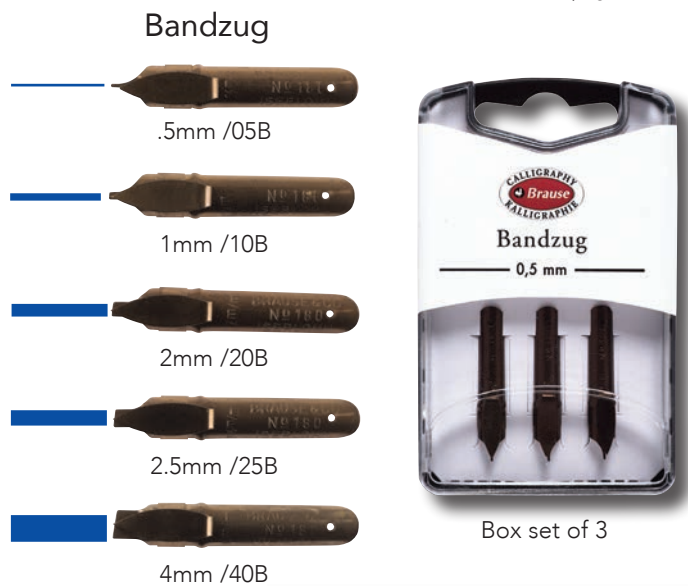

Ornament 500

Round nib with blade and ink reservoir.

For titles, ornamentation and monoline lettering.

Box of 50 nibs / size	500/*	1	$135.00
Box of 3 nibs / size	3500/*	1	$ 12.00

*Limited Quantity

Bandzug 180

Square nibs for rounded (Roman, Italic, Gothic) writing. Ink reservoir on the top. Unique for its sharp angles and precise upstrokes. Creates incomparable Gothic letters.

.5mm /05, .7mm /07, 1mm /10, 1.5mm /15, 2mm /20, 2.5mm /25, 3mm /30, 4mm /40, 5mm /50

Box of 50 nibs / size	180/	1	$ 145.00
Box of 3 nibs / size(all except /07 and /50)	3180/ ✓	1	$ 15.95

Bandzug Left-Handed Nibs

- Made in Germany
- Designed for left-handed use
- Ink reservoir on the top
- Available in four sizes

Box of 3 nibs	1.5 mm	318515B	1	$15.95
Box of 3 nibs	2 mm	318520B	1	$15.95
Box of 3 nibs	2.5 mm	318525B	1	$15.95
Box of 3 nibs	3 mm	318530B	1	$15.95

Nib Chart

Laminated	4B	1	$10.00

Calligraphy Nib Displays

Metal countertop displays with choice of 200 or 36 3-nib boxes. A mix of our most popular nibs in convenient clear boxes. Perfect for any counter or endcap.

200 boxes: 10 x 300029B, 300046B, 30050B, 300065B, 300066B, 300068B, 300076B, 300361B, 300511B, 300513B, 310001B, 318005B, 318010B, 318015B, 318020B, 318025B, 318030B, 318040B, 375510B, 375515B

Display size: (w) 14 1/2 x (d) 12 x (h) 20" 8003B 1 $3,076.00

36 boxes: 6 x 300361B, 300066B, 300076B, 300046B, 300511B, 3 x 310001B, 300068B

Display size: (w) 5 4/10 x (d) 7 7/8 x (h) 15 3/4" 8006B 1 $548.85