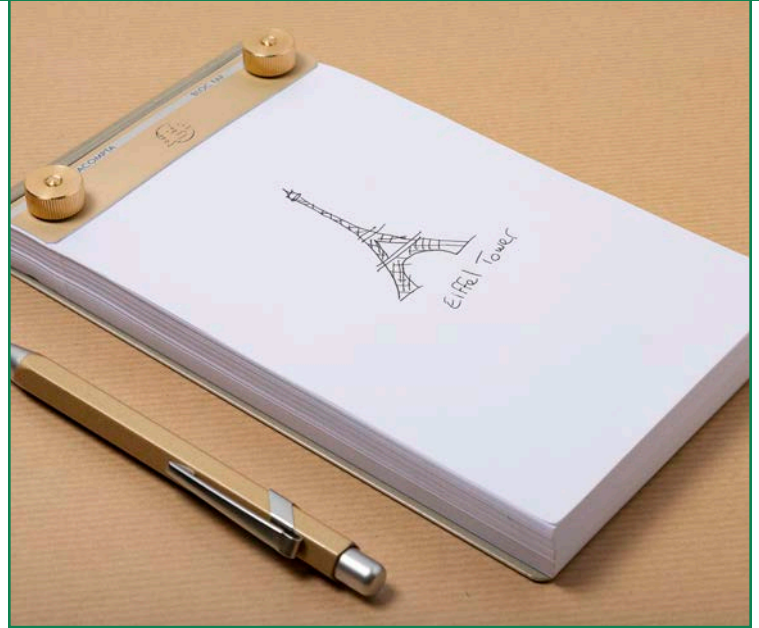

FAF Pads

The FAF pad is a practical and highly functional, refillable desk pad with a unique vintage look. The perfect fit for your desk, home office and all of your writing needs. Makes a great gift.

- Solid brass construction with non-slip backing
- Bright white 70g paper
- Includes 170 micro-perforated pages for easy removal
- Refillable with 170 blank or dot pages
- Elegant black gift box with clear top

Description	Size	Reference	Min. Order	List ea.
Small No. 2				
Desk Pad w/ Blank	4 x 6 ¼	12112E	1	$ 38.00
Desk Pad w/ Dot		12122E	1	$ 38.00
Refill Blank		12212E	5	$ 8.00
Refill Dot		12522E	5	$ 8.00
Medium No. 3				
Desk Pad w/ Blank	4 ¼ x 7 ¼	12113E ✓	1	$ 40.00
Desk Pad w/ Dot		12123E	1	$ 40.00
Refill Blank		12213E	5	$ 9.50
Refill Dot		12523E	5	$ 9.50
Large No. 4				
Desk Pad w/ Blank	5 ⅓ x 8 ¼	12114E	1	$ 45.00
Desk Pad w/ Dot		12124E	1	$ 45.00
Refill Blank		12214E	5	$ 12.50
Refill Dot		12524E	5	$ 12.50

✓ = Best sellers

Order online 24/7 at www.exaclairB2B.com