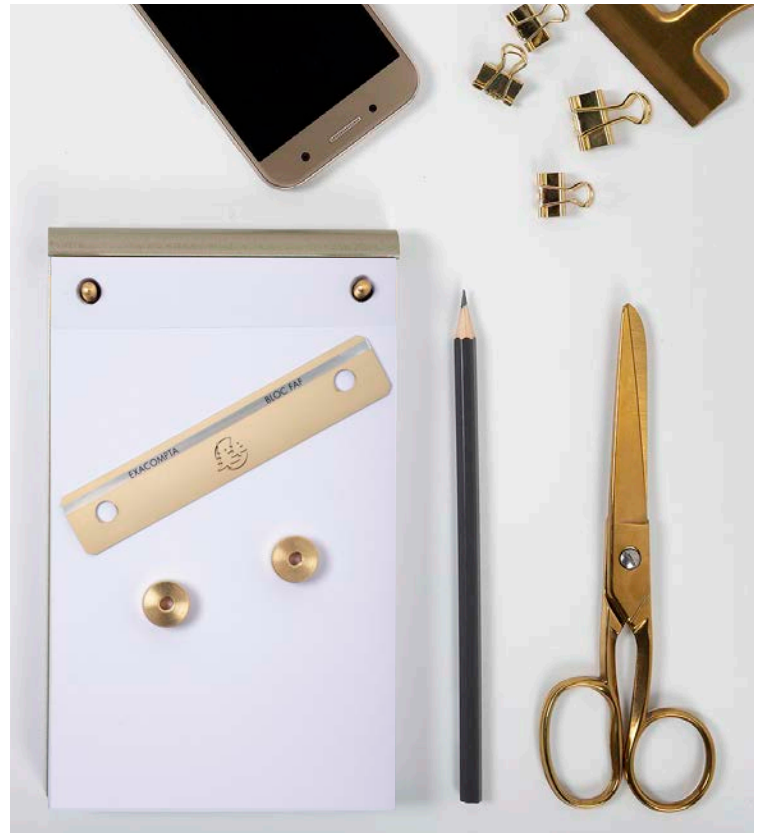

- Ideal for landscape documents like data sheets
- Notches at the top and bottom for easy stacking
- Smooth drawer action allows for easy retrieval of documents
- Includes a set of labels

Harlequin	(d) 10 5/8 x (w) 14 x (h) 4 5/8	319798QID	1	\$120.00
-----------	---------------------------------	-----------	---	----------

3931928D

The Corner

Stay organized with The Corner, five compartments fits perfectly in any corner of your desk.

- Ideal for papers, binders, folders
- Attachable with multiple corners to create different orientations
- Includes a set of labels

Harlequin	11 x 11 x 14	3931928D	1	\$ 90.00
-----------	--------------	----------	---	----------

FAF Pads

The FAF pad is a practical and highly functional, refillable desk pad with a unique vintage look. The perfect fit for your desk, home office and all of your writing needs. Makes a great gift.

- Solid brass construction with non-slip backing
- Bright white 70g paper
- Includes 170 micro-perforated pages for easy removal
- Refillable with 170 blank or dot pages
- Elegant black gift box with clear top