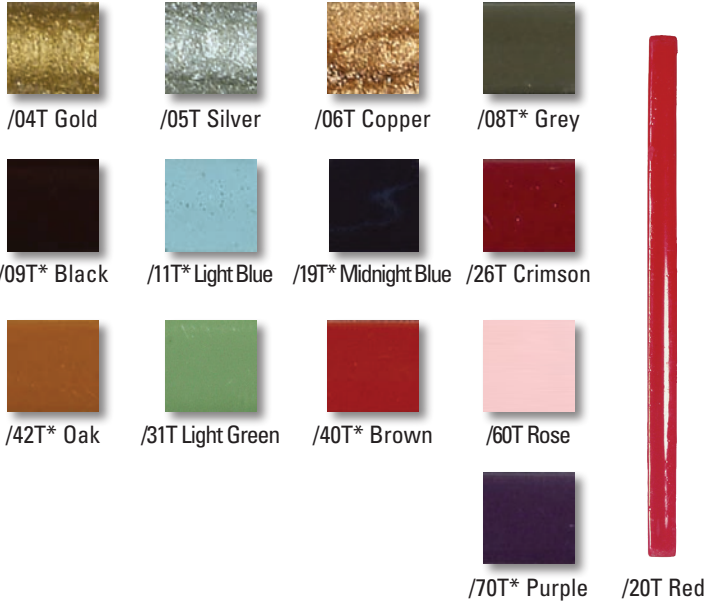

- 33104T gold
- 33105T silver
- 33106T copper
- 33119T midnight blue
- 33120T red
- 33126T burgundy
- 33130T forest green
- 33151T ivory