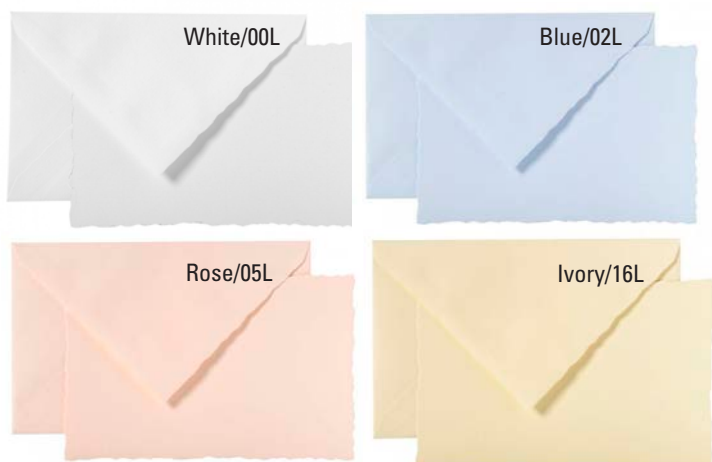

"MODE DE PARIS"

Our distinctive gold embossed gift box is the quintessence of sophistication and elegance.

- Art deco gift box design
- Deckle-edged, 300g laid finish
- 30 flat cards and 30 tissue-lined envelopes
- Available in 5 colors

Description	Size	Reference	Min. Order	List ea.
Flat cards & envelopes	3 ¾ x 6	923/ ✓	2	$ 52.00

"VERGÉ DE FRANCE" BLANK CARDS

- Includes 10 cards & matching envelopes
- Packaged in see-thru box
- Deckle-edged, 300g laid finish
- Available in 4 colors: white /00L, blue /02L, rose /05L, and ivory /16L

✓ = Best sellers

Description	Size	Reference	Min. Order	List ea.
Flat cards & envelopes	3 ¾ x 6	252/ ✓	2	$ 22.00