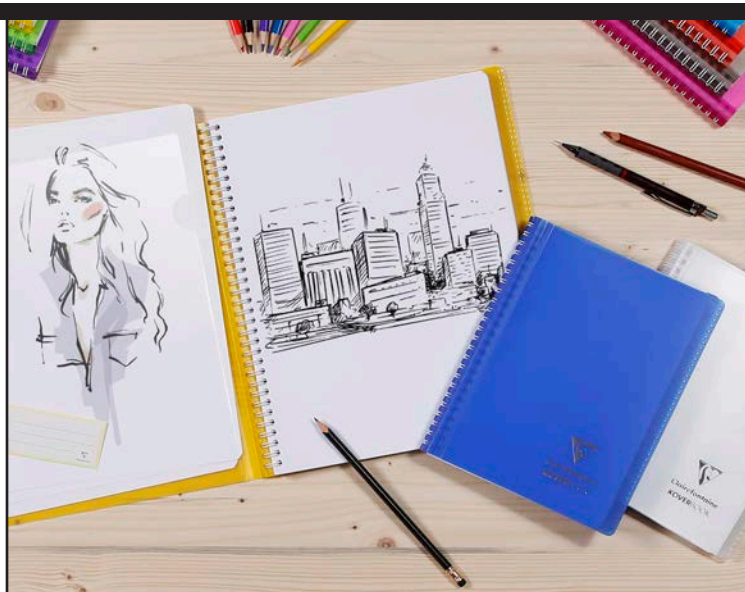

Koverbook Sketchbook

- 50 sheets / 100 pages
- 125g ultra white drawing paper
- Recycled transparent polypro wrap-around cover
- Wirebound
- Two flap pockets inside cover
- Assorted colors

Description	Size	Reference	Min. Order	List ea.
A5	6 x 8 ¼	361201C	10	\$ 11.00
A4	8 ¼ x 11 ¾	391201C	10	\$ 16.50

Trophee Sketchpad

Smooth ribbed cover in three unique designs in slick black and bright white.

- Sheets/Pages: 50/100
- Layout: Blank
- Paper/Color: 90g/White
- Staplebound with stiff back cardboard
- Acid-free paper
- Glued at the top
- Individually shrink-wrapped
- Sold assorted