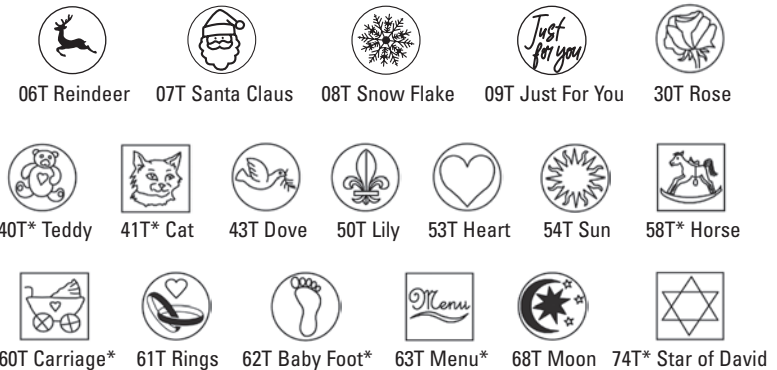

35932T Light Green

Actual size

Seals and Accessories

Brass Seals & Wood Handle

Interchangeable seals and handles. Choose from Illuminated or Script Old Style or from a variety of symbols

- Initials: Illuminated or Script Old Style: A/01T, B/02T, C/03T, D/04T, E/05T, F/06T, G/07T, H/08T, I/09T, J/10T, K/11T, L/12T, M/13T, N/14T, O/15T, P/16T, Q/17T, R/18T, S/19T, T/20T, U/21T, V/22T, W/23T, X/24T, Y/25T, Z/26T

Letters - Illuminated w/ wood handle	15/16"	400/	1	\$ 26.00
Letters - Script Old Style w/ wood handle	15/16"	401/	1	\$ 26.00
Letters - Script Old Style no wood handle	15/16"	403/	1	\$ 14.50
Symbols no wood handle	15/16"	404/	1	\$ 14.95
Handle	4"	40740T ✓	1	\$ 16.00

Illuminated - Square Seals H400/

Script Old Style - Round Seals 403/

Symbols 404/

Metallic Highlighting Ink

Gold pigment ink creates deep contrast in the design.

Packed in see-thru box. Gold /04

Ink Pad	411/	1	\$ 21.00
---------	------	---	----------