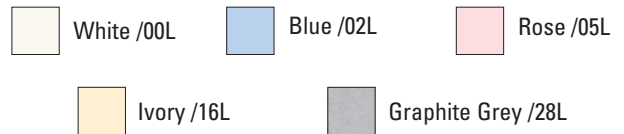

"MODE DE PARIS"

Our distinctive gold embossed gift box is the quintessence of sophistication and elegance.

- Art deco gift box design
- Deckle-edged, 300g laid finish
- 30 flat cards and 30 tissue-lined envelopes
- Available in 5 colors

Description	Size	Reference	Min. Order	List ea.
Flat cards & envelopes	3 ¾ x 6	923/ ✓	2	\$ 52.00

"VERGÉ DE FRANCE" BLANK CARDS

- Includes 10 cards & matching envelopes
- Packaged in see-thru box
- Deckle-edged, 300g laid finish
- Available in 4 colors: white /00L, blue /02L, rose /05L, and ivory /16L

✓ = Best sellers

Description	Size	Reference	Min. Order	List ea.
Flat cards & envelopes	3 ¾ x 6	252/ ✓	2	\$ 22.00

BORDERED CARDS SETS

The modern colors of the Single bordered sets are great for every day correspondence.